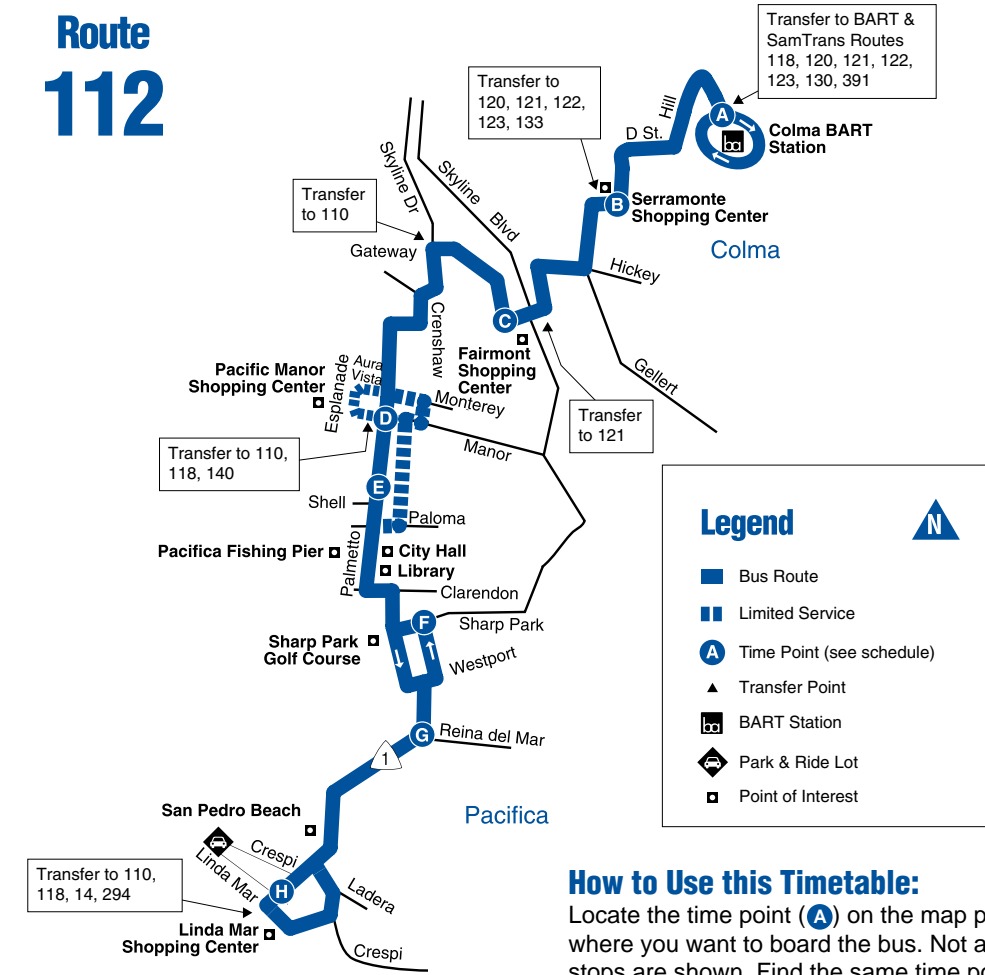

# Weekdays to Colma BART

Linda Mar Park & Ride	Hwy. 1/ Reina del Mar	Clarendon/ Francisco	Palmetto/ Shell	Palmetto/ W. Manor	Gateway/ Hickey	Serramonte Shopping Ctr. Bay 2	Colma BART Bay 12
H	G	F	E	D	C	B	A
—	—	—	—	(6:00#)	6:09	6:15	6:21
—	—	—	—	(7:00#)	7:10	7:16	7:22
—	—	—	—	(8:00#)	8:10	8:17	8:24
8:20	8:32	8:36	8:39	8:41	8:51	8:58	9:05
9:20	9:24	9:28	9:31	9:33	9:42	9:49	9:56
10:20	10:24	10:28	10:31	10:33	10:41	10:48	10:55
11:20	11:24	11:28	11:31	11:33	11:41	11:49	11:56
<b>12:20</b>	<b>12:24</b>	<b>12:28</b>	<b>12:31</b>	<b>12:33</b>	<b>12:41</b>	<b>12:49</b>	<b>12:57</b>
<b>1:20</b>	<b>1:24</b>	<b>1:28</b>	<b>1:31</b>	<b>1:33</b>	<b>1:41</b>	<b>1:49</b>	<b>1:56</b>
<b>2:20</b>	<b>2:24</b>	<b>2:28</b>	<b>2:31</b>	<b>2:33</b>	<b>2:41</b>	<b>2:48</b>	<b>2:55</b>
—	—	—	3:15 *	3:17 *	3:25 *	—	—
<b>3:20</b>	<b>3:25</b>	<b>3:29</b>	<b>3:32</b>	<b>3:34</b>	<b>3:43</b>	<b>3:50</b>	<b>3:58</b>
<b>4:20</b>	<b>4:25</b>	<b>4:29</b>	<b>4:32</b>	<b>4:34</b>	<b>4:43</b>	<b>4:50</b>	<b>4:58</b>
<b>5:20</b>	<b>5:24</b>	<b>5:28</b>	<b>5:31</b>	<b>5:33</b>	<b>5:41</b>	<b>5:48</b>	<b>5:56</b>
<b>6:20</b>	<b>6:24</b>	<b>6:28</b>	<b>6:31</b>	<b>6:33</b>	<b>6:41</b>	<b>6:48</b>	<b>6:55</b>

## How to Use this Timetable:

Locate the time point (A) on the map prior to where you want to board the bus. Not all bus stops are shown. Find the same time point on the schedule. The departure and arrival times are listed under each time point. To plan your trip, use this timetable with the SamTrans System Map, which shows where all routes operate. Trip-planning assistance is available by calling SamTrans.