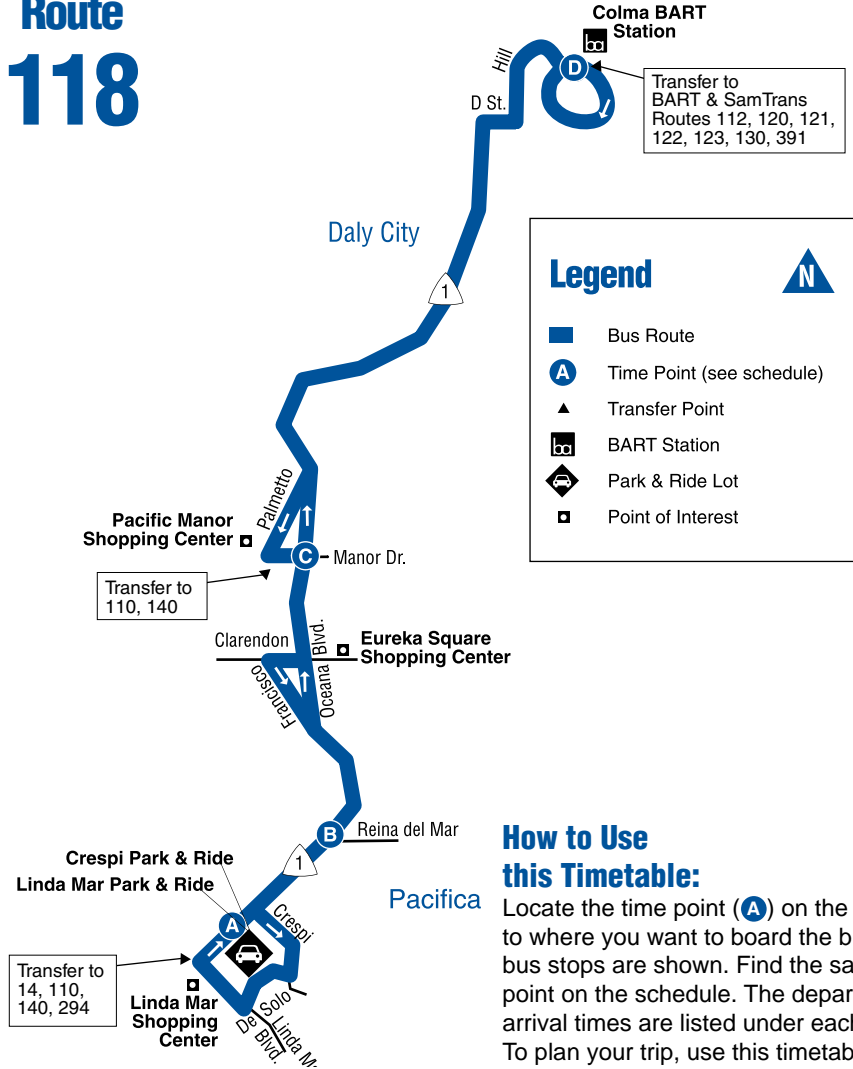

## BART Connection

- Colma**
- BART
- Pacifica**
- Pacific Manor Shop. Ctr.
  - Eureka Square Shop. Ctr.
  - Linda Mar Shop. Ctr.
  - Linda Mar Park & Ride
  - Crespi Park & Ride

Effective 2/1/10  
Information  
**1-800-660-4287**  
[www.samtrans.com](http://www.samtrans.com)

# Route 118

# Weekdays to Colma BART

Linda Mar  
Park & Ride

Highway 1/  
Reina del Mar

Oceanal/  
Manor

Colma  
BART

**A**

**B**

**C**

# Weekdays to Pacifica

Colma  
BART

Palmetto/  
W. Manor

Highway 1/  
Reina del Mar

Linda Mar  
Park & Ride

**D**

**C**

**B**