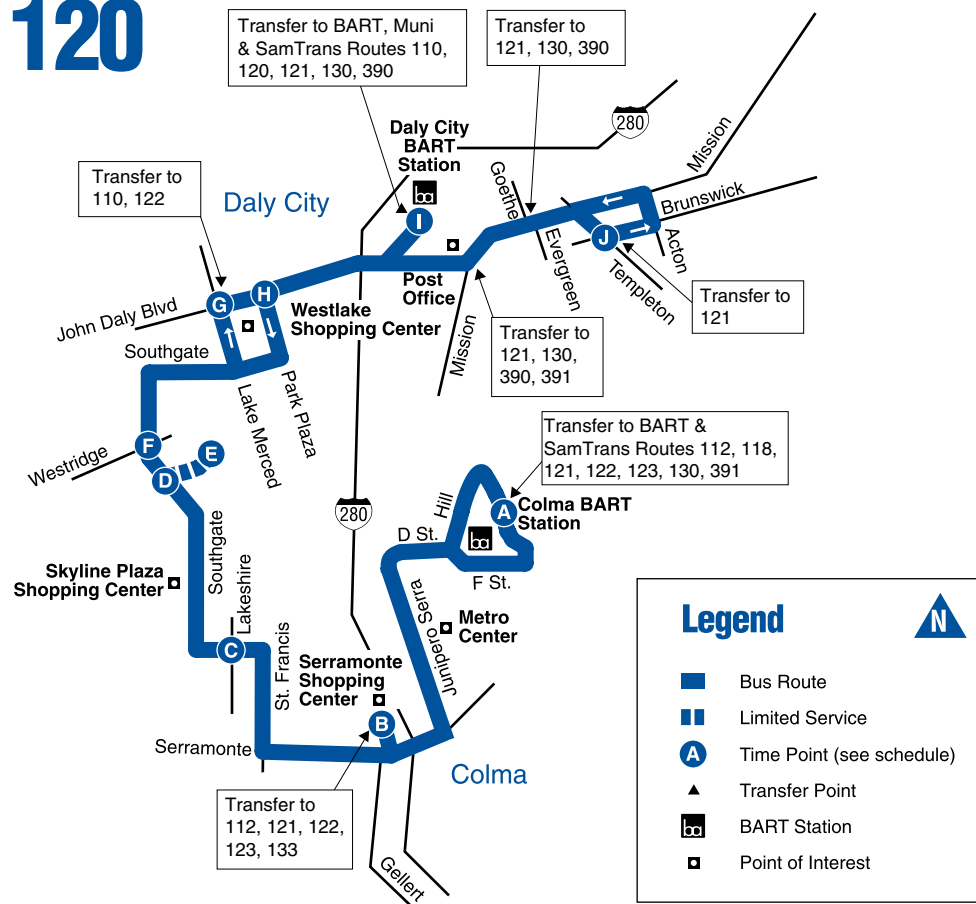

AM - light type. PM - bold type. No all shops shown. Please call 1-800-660-4287 for other bus stops.

Route 120

How to Use this Timetable:

Locate the time point (A) on the map prior to where you want to board the bus. Not all bus stops are shown. Find the same time point on the schedule. The departure and arrival times are listed under each time point. To plan your trip, use this timetable with the SamTrans System Map, which shows where all routes operate. Trip-planning assistance is available by calling SamTrans.

samTrans

BART Connection

1. **Daly City**
2. BART
   - Westlake Shopping Ctr.
   - Skyline Shopping Ctr.
   - Serramonte Shopping Ctr.
3. **Colma**
4. Metro Center Shopping Ctr.
   - BART

Fares

	Local Fare*
Adult ..... Age 18 - 64	$2.00
Youth..... Age 17 and younger	$1.25
Eligible Discount ..... Age 65+, disabled & Medicare cardholder (proof of eligibility or identity required)	$1.00

Children
One child (age 4 and younger) rides free with each adult or eligible discount fare-paying passenger. Additional children subject to youth fare.

* Discounted tokens and monthly passes available for purchase

SamTrans has fare arrangements with connecting transit districts. Call SamTrans Customer Service Center for details.

SamTrans Information
Llame para información sobre SamTrans
1-800-660-4287
(TTY Only) 650-508-6448
www.samtrans.com

Effective 2/1/10
Information
1-800-660-4287
www.samtrans.com

120

Saturdays to Serramonte & Colma BART