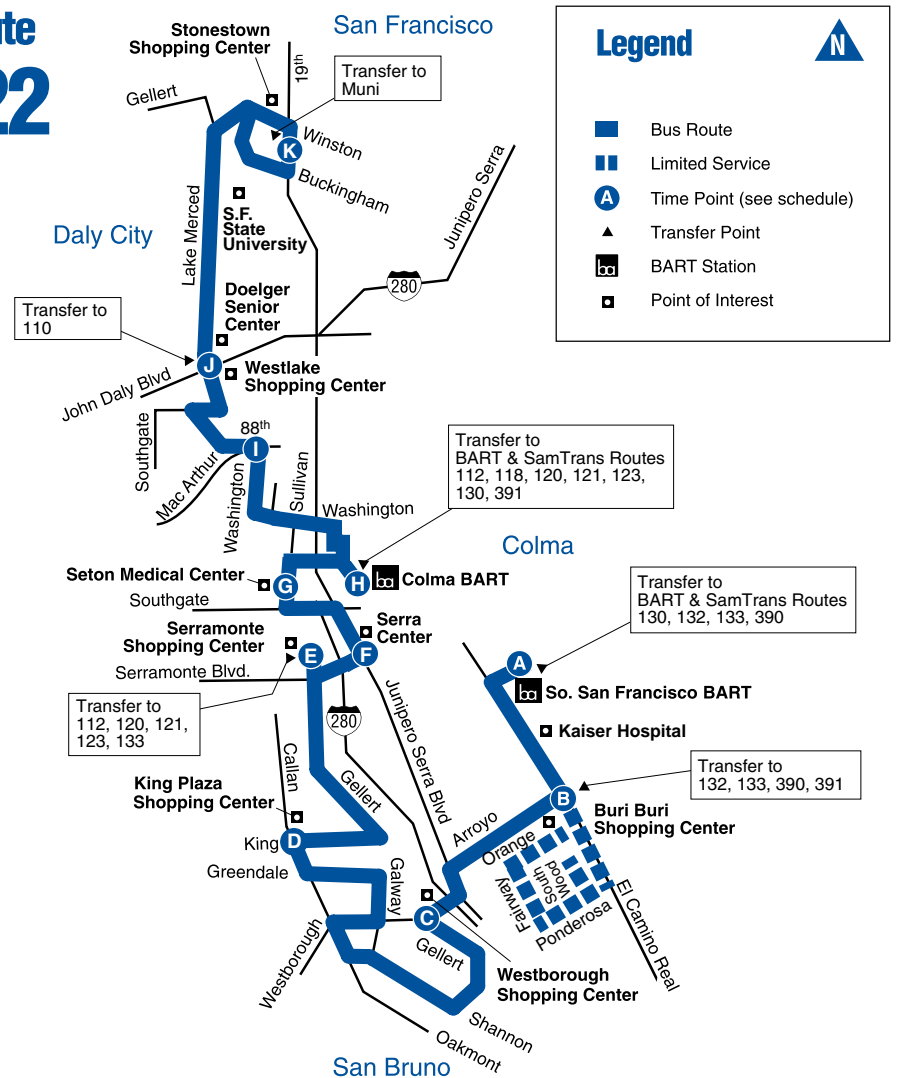

www.samtrans.com

samTrans BART Connection

South San Francisco

- BART
- Kaiser Hospital
- Buri Buri Shopping Ctr.
- Westborough Shopping Ctr.
- King Plaza Shopping Ctr.

Colma

- BART

Daly City

- Serramonte Shopping Ctr.
- Serra Center
- Seton Medical Center
- Westlake Shopping Ctr.
- Doelger Senior Center

San Francisco

- S.F. State University
- Stonestown Shopping Ctr.

122

Route 122

How to Use this Timetable:

Locate the time point (A) on the map prior to where you want to board the bus. Not all bus stops are shown. Find the same time point on the schedule. The departure and arrival times are listed under each time point. To plan your trip, use this timetable with the SamTrans System Map, which shows where all routes operate. Trip-planning assistance is available by calling SamTrans.