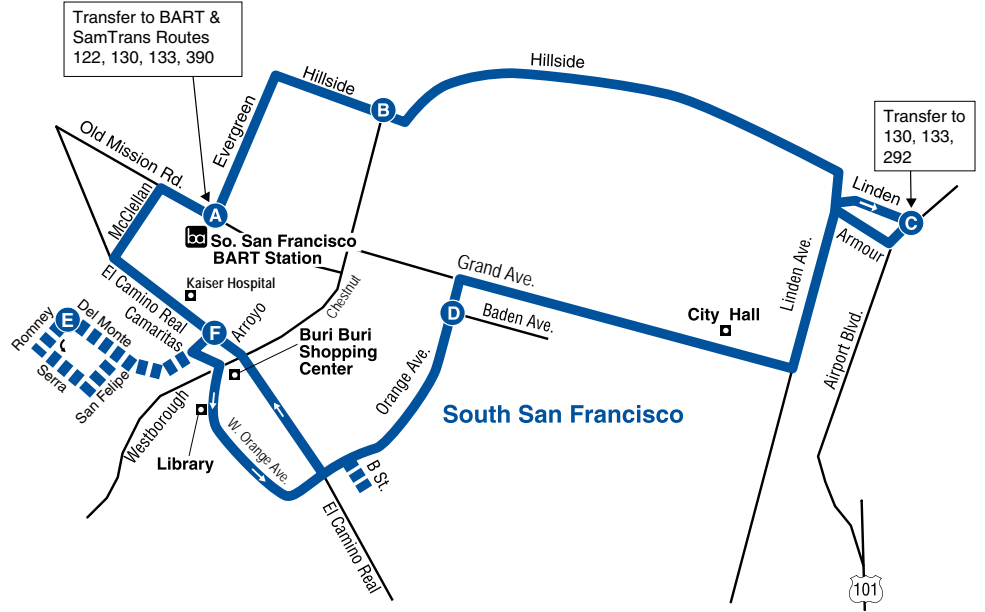

S.S.F. BART Bay 8	El Camino/ Arroyo	Orangel/ Baden	Airport/ Linden	Hillside/ Chestnut	S.S.F. BART Bay 8
A	F	D	C	B	A
8:29	8:33	8:40	8:47	8:53	8:57
9:29	9:33	9:40	9:47	9:53	9:57
10:29	10:33	10:40	10:47	10:53	10:57
11:29	11:33	11:40	11:47	11:53	11:57
12:29	12:33	12:40	12:47	12:53	12:57
1:29	1:33	1:40	1:47	1:53	1:57
2:29	2:33	2:40	2:47	2:53	2:57
3:29	3:33	3:40	3:47	3:53	3:57
4:29	4:33	4:40	4:47	4:53	4:57
5:29	5:33	5:40	5:47	5:53	5:57

AM - light type. **PM - bold type.**
 Not all stops shown. Please call 1-800-660-4287 for other bus stops.
 No Sunday or Holiday service.

Weekdays Clockwise to South San Francisco BART

Weekdays Counter-Clockwise to South San Francisco BART

Route 132

Legend

- Bus Route
- Limited Service
- Time Point (see schedule)
- Transfer Point
- BART BART Station
- Point of Interest

S.S.F. BART Bay 7	Hillside/Chestnut	Airport/Linden	Orange/Baden	Del Monte/Romney	El Camino/Arroyo	S.S.F. BART Bay 7
A	B	C	D	E	F	A
5:27	5:31	5:37	5:44	—	5:51	5:55
5:57	6:01	6:07	6:14	—	6:21	6:25
6:27	6:31	6:37	6:44	—	6:51	6:55
6:57	7:01	7:07	7:14	—	7:21	7:25
7:27	7:31	7:37	7:44	—	7:51	7:55
7:45 *	7:49 #	7:55 #	8:02 *	—	8:09 #	—
7:57 #	8:01 #	8:07 #	8:14 #	—	8:21 #	8:25 #
7:57 *	8:01 *	8:07 *	8:14 *	8:23 *	8:27 *	8:31 *
8:27	8:31	8:37	8:44	—	8:51	8:55
8:57	9:01	9:07	9:14	—	9:21	9:25
9:57	10:01	10:07	10:14	—	10:21	10:25
10:57	11:01	11:07	11:14	—	11:21	11:25
11:57	12:01	12:07	12:14	—	12:21	12:25
12:57	1:02	1:09	1:17	—	1:25	1:29
1:57	2:02	2:09	2:17	—	2:25	2:29
2:57	3:02	3:09	3:17	—	3:25	3:29
3:57	4:02	4:09	4:17	—	4:25	4:29
4:27	4:32	4:39	4:47	—	4:55	4:59
4:57	5:02	5:09	5:17	—	5:25	5:29
5:27	5:32	5:39	5:47	—	5:55	5:59
5:57	6:02	6:09	6:17	—	6:25	6:29
6:27	6:32	6:39	6:47	—	6:55	6:59
7:27	7:32	7:39	7:47	—	7:55	7:59