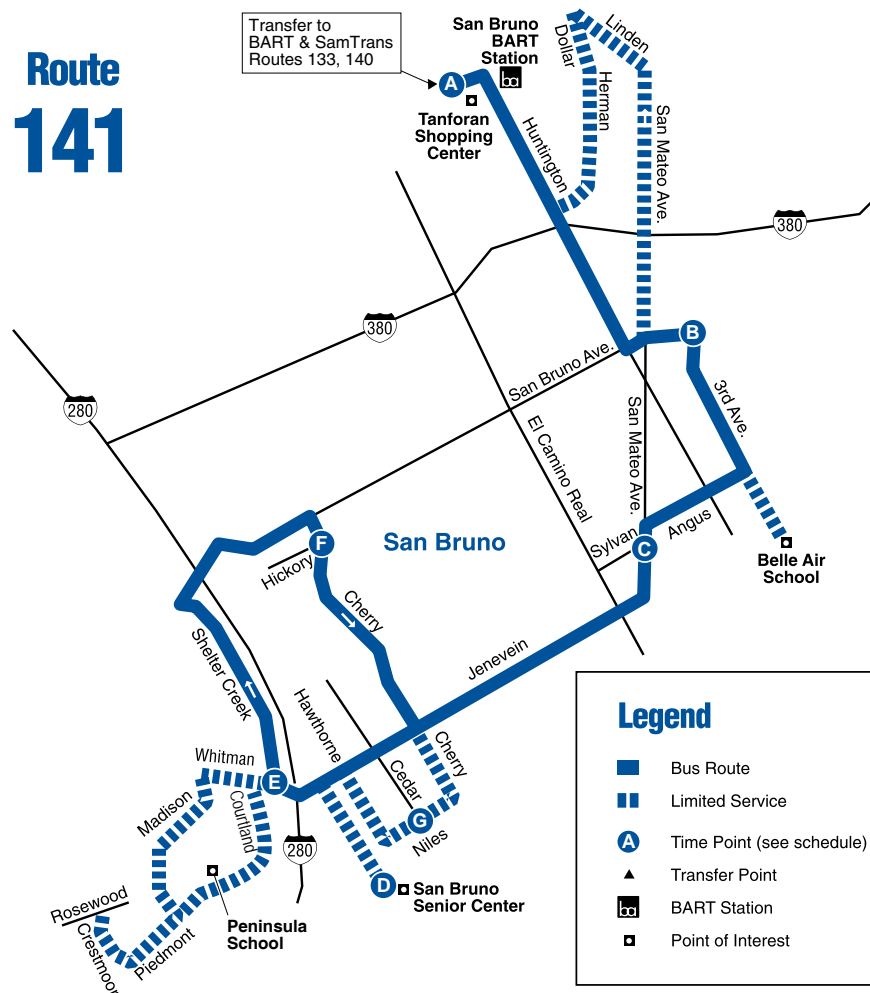

### San Bruno

- BART
- Tanforan Shopping Center
- Belle Air School
- San Bruno Senior Center
- Peninsula School

## Route 141

### Legend

- Bus Route
- Limited Service
- Time Point (see schedule)
- Transfer Point
- BART Station
- Point of Interest

### How to Use this Timetable:

Locate the time point (A) on the map prior to where you want to board the bus. Not all bus stops are shown. Find the same time point on the schedule. The departure and arrival times are listed under each time point. To plan your trip, use this timetable with the SamTrans System Map, which shows where all routes operate. Trip-planning assistance is available by calling SamTrans.