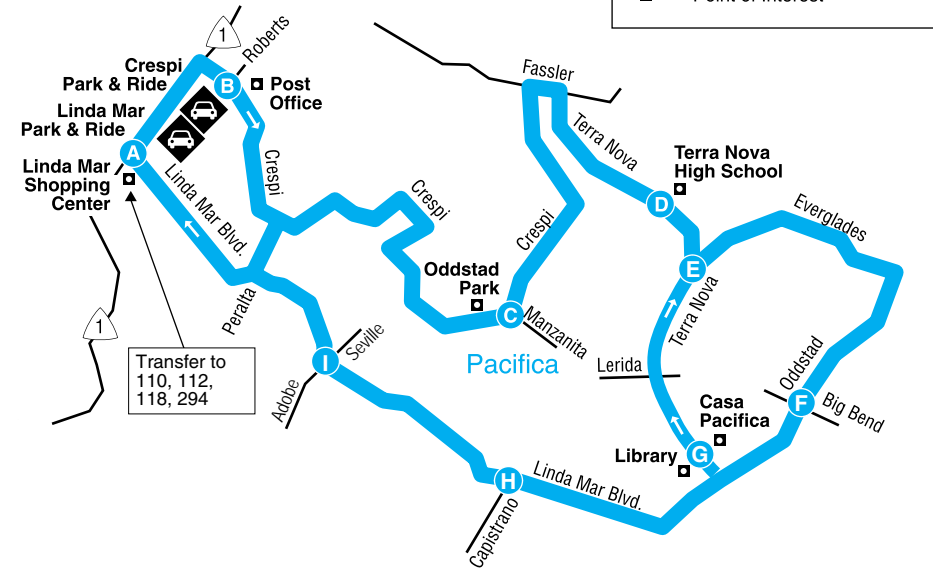

AM - light type. **PM** - dark type
* School days only.
Not all stops shown. Please call 1-800-660-4287 for other bus stops.
This demonstration service expansion is funded by a grant.

Weekdays - Loop Counterclockwise

A	I	H	G	F	E	D	C	B	A
Linda Mar Park & Ride	Linda Mar/Adobe	Linda Mar/Capistrano	Terra Nova/Oddstad	Oddstad/Big Bend	Terra Nova/Everglades	Terra Nova @ Terra Nova H.S.	Crespi/Manzanita	Crespi/Roberts	Linda Mar Park & Ride
7:00	7:06	7:09	7:12	—	7:14	7:15	7:19	—	7:25
7:30	7:36	7:39	—	7:43	7:45	7:46	7:50	—	7:56
8:00	8:06	8:09	8:12	—	8:14	8:15	8:19	—	8:25
8:36	8:42	8:45	8:48	—	8:50	8:51	8:55	—	9:01
9:30	9:36	9:39	9:42	—	9:44	9:45	9:49	—	9:55
10:27	10:33	10:36	10:39	—	10:41	10:42	10:46	10:51	10:55
11:27	11:33	11:36	11:39	—	11:41	11:42	11:46	11:51	11:55
12:27	12:33	12:36	12:39	—	12:41	12:42	12:46	12:51	12:55
1:30	1:36	1:39	1:42	—	1:44	1:45	1:49	—	1:55
2:32	2:38	2:41	2:44	—	2:46	2:47	2:51	—	2:57
—	—	—	—	—	—	2:52*	2:56*	3:01*	3:05*
3:00	3:06	3:09	3:12	—	3:14	3:15	3:19	—	3:25
3:30	3:36	3:39	3:42	—	3:44	3:45	3:49	—	3:55

AM - light type. **PM** - dark type
* School days only.
Not all stops shown. Please call 1-800-660-4287 for other bus stops.
This demonstration service expansion is funded by a grant.

Route 14

Legend

- Bus Route
- ▨ Limited Service
- A Time Point (see schedule)
- ▲ Transfer Point
- Park & Ride Lot
- Point of Interest