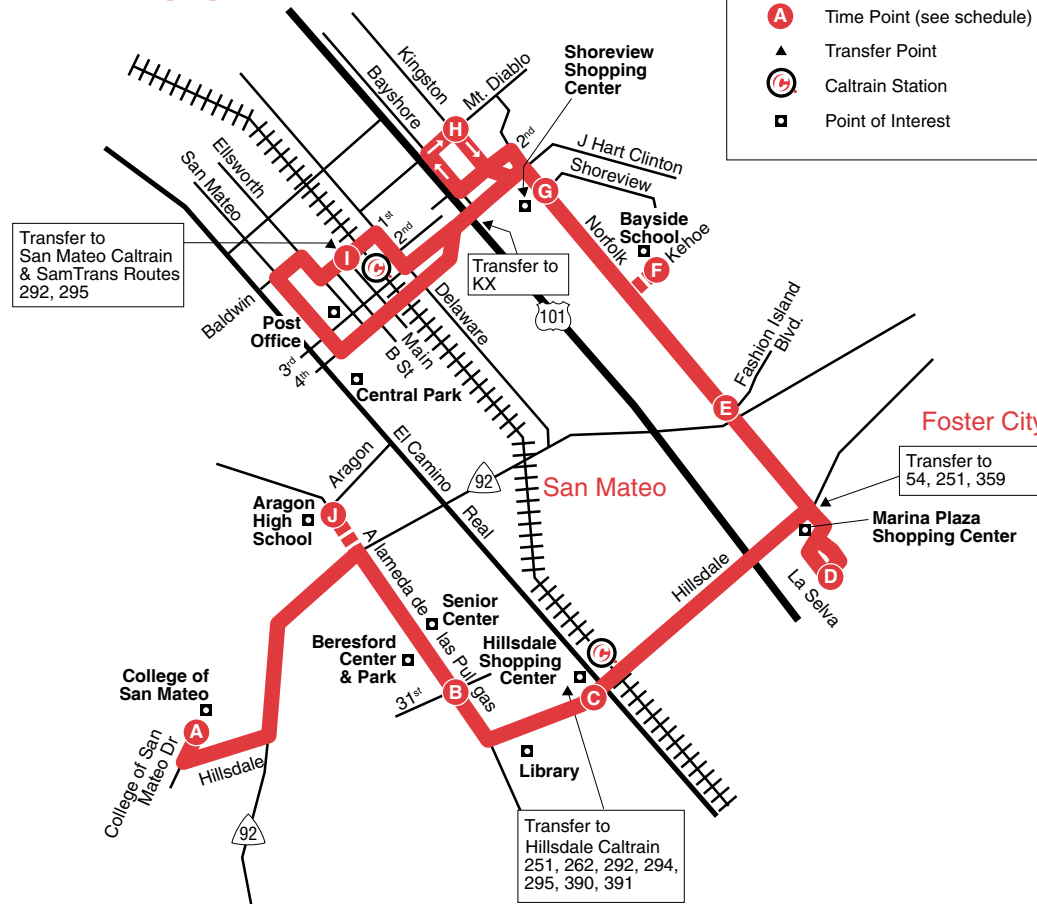

Route 250

Legend

- Bus Route
- Time Point (see schedule)
- Transfer Point
- Caltrain Station
- Point of Interest

How to Use this Timetable:
Locate the time point (A) on the map prior to where you want to board the bus. Not all bus stops are shown. Find the same time point on the schedule. The departure and arrival times are listed under each time point. To plan your trip, use this timetable with the SamTrans System Map, which shows where all routes operate. Trip-planning assistance is available by calling SamTrans.

Weekdays to San Mateo Caltrain Station

College of San Mateo	Alameda 31st	Hillsdale Shopping Ctr.	Casa de Campol/ La Selva	Norfolk/ Fashion Island	Norfolk/ Kehoe	Norfolk/ Shoreview	Kingsdon/ Mt. Diablo	San Mateo Caltrain Station
A	B	C	D	E	F	G	H	I
—	—	6:27	6:34	6:39	6:43	6:46	6:49	6:59
6:43	6:50	6:55	7:02	7:08	7:12	7:15	7:18	7:29
7:13	7:20	7:25	7:32	7:38	7:42	7:45	7:48	7:59
7:56	8:03	8:08	8:15	8:21	8:25	8:28	8:31	8:42
8:38	8:46	8:51	8:58	9:03	9:06	9:09	9:12	9:23
9:08	9:16	9:21	9:28	9:33	9:36	9:39	9:42	9:53
9:38	9:46	9:51	9:58	10:03	10:06	10:09	10:12	10:23
10:08	10:16	10:21	10:28	10:33	10:36	10:40	10:43	10:54
10:38	10:46	10:51	10:58	11:03	11:06	11:10	11:13	11:24
11:08	11:16	11:21	11:28	11:33	11:36	11:40	11:43	11:54
11:38	11:46	11:51	11:58	12:03	12:06	12:10	12:13	12:24
12:08	12:17	12:22	12:30	12:35	12:38	12:42	12:45	12:56
12:38	12:47	12:52	1:00	1:05	1:08	1:12	1:15	1:26
1:08	1:17	1:22	1:30	1:35	1:38	1:42	1:45	1:56
—	—	—	—	(Norfolk/Hillsdale 1:38*)	—	2:50*	—	—
1:38	1:47	1:52	2:00	2:05	2:08	2:12	2:15	2:26
2:08	2:18	2:23	2:31	2:37	2:40	2:44	2:47	2:58
—	—	—	—	(Norfolk/Hillsdale 2:35*)	—	2:47*	—	—
2:38	2:48	2:53	3:01	3:07	3:10	3:14	3:17	3:28
—	—	—	—	—	—	—	—	—
(Alameda @ Aragon H.S. 3:17*)	—	—	—	3:25*	3:28*	3:31*	—	—
3:08	3:18	3:23	3:31	3:37	3:40	3:44	3:47	3:58
—	3:30*	3:35*	3:43*	3:48*	3:51*	3:55*	3:58*	4:09*
—	3:33*	3:38*	3:46*	3:51*	3:54*	3:58*	4:01*	4:12*
3:38	3:46	3:51	3:59	4:04	4:07	4:11	4:14	4:25
4:08	4:16	4:21	4:29	4:34	4:37	4:41	4:44	4:55
4:42	4:50	4:55	5:03	5:08	5:11	5:15	5:18	5:29
5:07	5:15	5:20	5:28	5:33	5:36	5:40	5:43	5:54
5:46	5:54	5:59	6:07	6:12	6:15	6:19	6:22	6:33
6:08	6:15	6:20	6:28	6:33	6:36	6:39	6:42	6:53
6:38	6:45	6:50	6:58	7:03	7:06	7:09	7:12	7:23
7:08	7:14	7:19	7:25	7:30	7:33	7:36	7:39	7:49
8:05 #	8:11 #	8:16 #	8:22 #	8:27 #	8:30 #	8:33 #	8:36 #	8:46 #
9:10 #	9:16 #	9:21 #	9:27 #	9:32 #	9:35 #	9:38 #	9:41 #	9:51 #
10:15 #	10:21 #	10:26 #	10:32 #	10:37 #	10:40 #	10:43 #	10:46 #	10:56 #

AM - light type. PM - bold type. No Holiday service.
Monday-Thursday School Days Only. * Schools days only.
Not all stops shown. Please call 1-800-660-4287 for other bus stops.

AM - light type. PM - bold type. No Holiday service.
Not all stops shown. Please call 1-800-660-4287 for other bus stops.
* School days only. ** Wednesday, school days only.