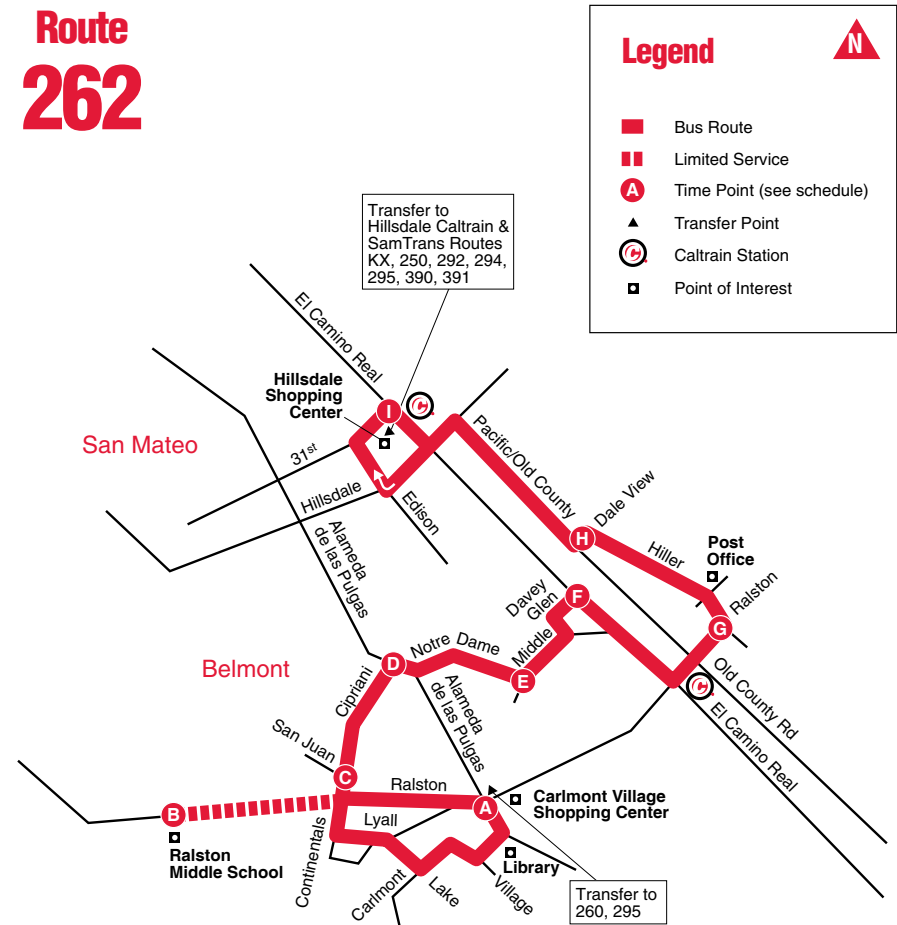

samTrans

Caltrain Connection

San Mateo

- Hillsdale Shop. Ctr.
- Hillsdale Caltrain 

Belmont

- Post Office
- Caltrain 
- Library
- Ralston Middle School
- Carlmont Village Shop. Ctr.

Fares

Local Fare*

How to Use this Timetable:

Locate the time point (A) on the map prior to where you want to board the bus. Not all bus stops are shown. Find the same time point on the schedule. The departure and arrival times are listed under each time point. To plan your trip, use this timetable with the SamTrans System Map, which shows where all routes operate. Trip-planning assistance is available by calling SamTrans.