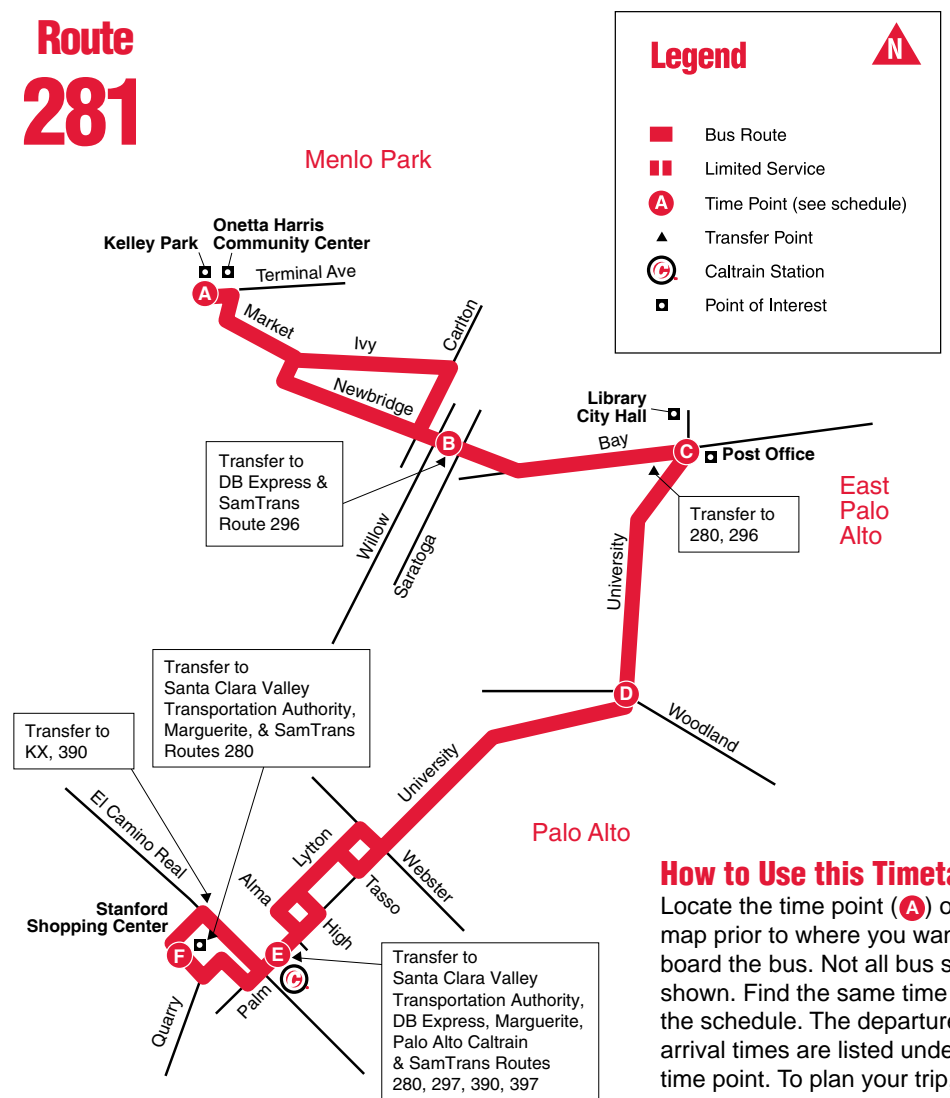

281

Route 281

Effective 2/1/10

Information
1-800-660-4287
www.samtrans.com

Route 281

Weekdays to East Palo Alto

Weekdays to Stanford Shopping Center

Stanford Shopping Center	Palo Alto Caltrain Station Location 7	University/Woodland	Bay/University	Newbridge/Saratoga	Onetta Harris Community Center
F	E	D	C	B	A
—	—	—	5:41	5:44	5:49
—	—	—	6:11	6:14	6:19
6:30	6:36	6:46	6:50	6:54	7:00
7:14	7:21	7:31	7:36	7:40	7:46
7:40	7:47	7:58	8:03	8:07	8:12
8:20	8:27	8:38	8:43	8:47	8:52
8:50	8:57	9:08	9:13	9:17	9:22
9:20	9:27	9:38	9:43	9:46	9:51
9:50	9:57	10:08	10:12	10:15	10:20
10:20	10:27	10:38	10:42	10:45	10:50
10:50	10:57	11:08	11:12	11:15	11:20
11:20	11:27	11:38	11:42	11:46	11:51
11:50	11:57	12:09	12:14	12:18	12:23
12:20	12:27	12:39	12:44	12:48	12:54
12:50	12:57	1:09	1:14	1:18	1:24
1:20	1:27	1:40	1:45	1:49	1:55
1:50	1:58	2:11	2:16	2:20	2:26
2:20	2:28	2:42	2:48	2:52	2:58
2:50	2:58	3:12	3:18	3:22	3:28
3:14	3:22	3:36	3:42	3:46	3:52
3:58	4:06	4:19	4:26	4:30	4:36
4:28	4:36	4:49	4:56	5:00	5:06
4:58	5:06	5:19	5:26	5:30	5:36
5:28	5:36	5:48	5:54	5:58	6:04
5:58	6:06	6:18	6:24	6:28	6:34
6:28	6:36	6:48	6:53	6:56	7:02
7:00	7:08	7:20	7:25	7:28	7:34
7:55	8:01	8:11	8:15	8:18	8:24
8:55	9:01	9:11	9:15	9:18	9:24
9:55	10:01	10:11	10:15	10:18	10:23