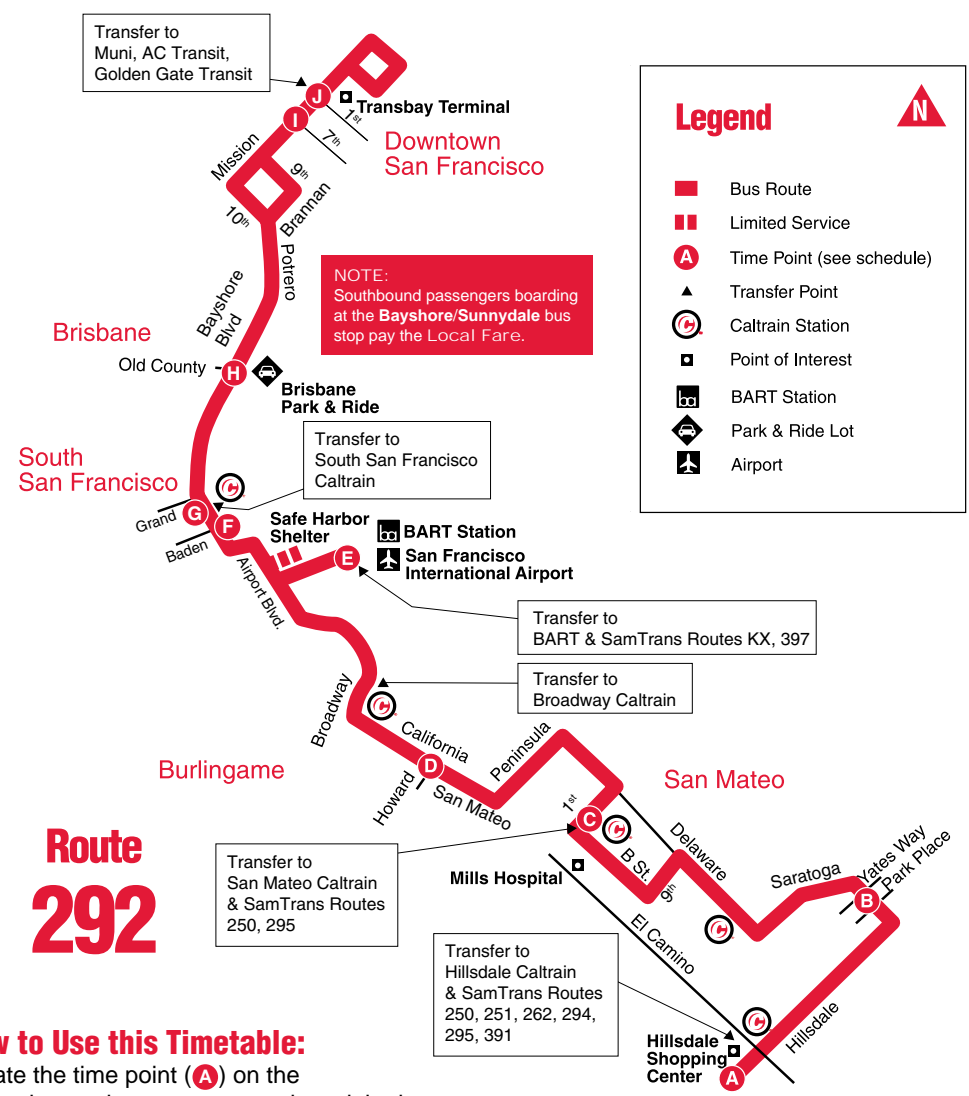

## samTrans Caltrain Connection

- San Francisco**
  - Transbay Terminal
  - South of Market, 7th/Mission
  - San Francisco Int'l Airport
- Brisbane**
  - Park & Ride
- South San Francisco**
- Burlingame**
  - Caltrain
- San Mateo**
  - San Mateo Caltrain
  - Mills Hospital
  - Hayward Park Caltrain
  - Hillsdale Caltrain
  - Hillsdale Shopping Center

# 292

**How to Use this Timetable:**  
 Locate the time point (A) on the map prior to where you want to board the bus. Not all bus stops are shown. Find the same time point on the schedule. The departure and arrival times are listed under each time point. To plan your trip, use this timetable with the SamTrans System Map, which shows where all routes operate. Trip-planning assistance is available by calling SamTrans.