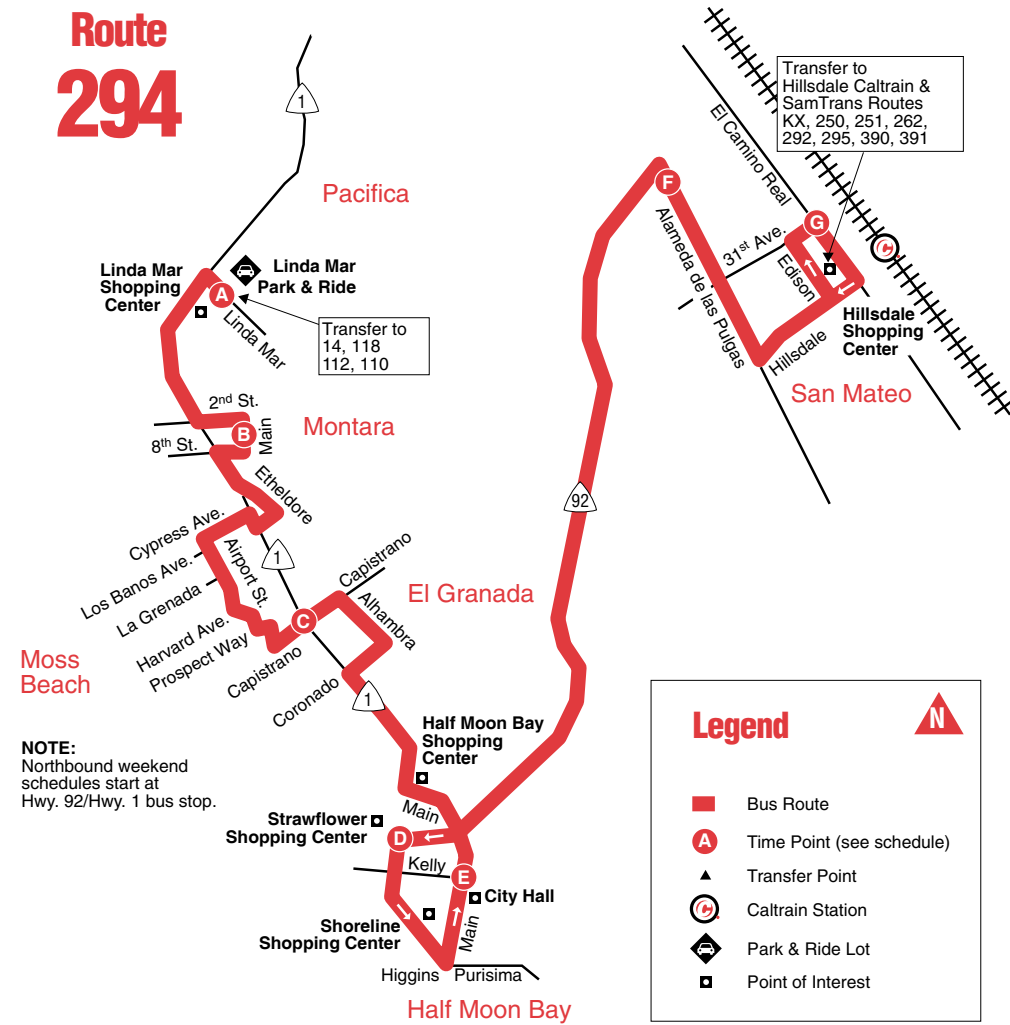

### Pacifica

- Linda Mar Park & Ride
- Linda Mar Shopping Ctr.

## Saturdays to Main & Kelly

Linda Mar  
Park & Ride

Main/7<sup>th</sup>,  
Montara

Hwy. 1/Granada,  
El Granada

Main/Kelly,  
Half Moon Bay

A	B	C	E
6:32	6:40	6:49	7:00
8:32	8:41	8:51	9:04
10:32	10:41	10:53	11:09
<b>12:32</b>	<b>12:41</b>	<b>12:53</b>	<b>1:10</b>
<b>2:32</b>	<b>2:41</b>	<b>2:52</b>	<b>3:09</b>
<b>4:32</b>	<b>4:41</b>	<b>4:52</b>	<b>5:08</b>
<b>6:32</b>	<b>6:41</b>	<b>6:52</b>	<b>7:07</b>

## Sundays & Holidays to Main & Kelly

Linda Mar  
Park & Ride

Main/7<sup>th</sup>,  
Montara

Hwy. 1/Granada,  
El Granada

Main/Kelly,  
Half Moon Bay

A	B	C	E
10:42	10:51	11:03	11:19
<b>1:42</b>	<b>1:52</b>	<b>2:04</b>	<b>2:21</b>
<b>4:42</b>	<b>4:52</b>	<b>5:04</b>	<b>5:21</b>

## Route 294