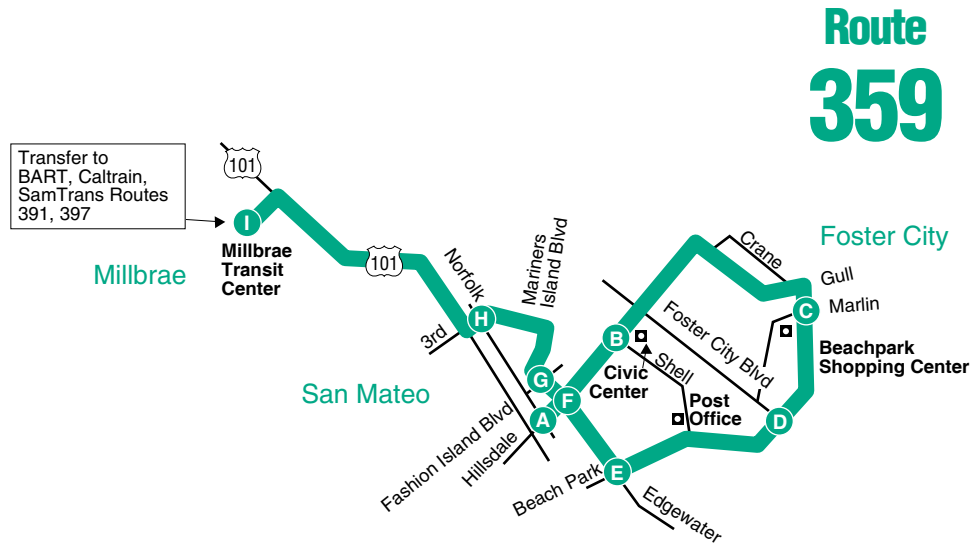

SamTrans has fare arrangements with connecting transit districts. Call SamTrans Customer Service Center for details.

SamTrans Information
Llame para información sobre SamTrans
1-800-660-4287
(TTY Only) 650-508-6448
www.samtrans.com

samTrans

BART/Caltrain Connection

- Millbrae**
 - Millbrae Transit Center
- San Mateo**
- Foster City**
 - Civic Center
 - Beach Park Shop. Ctr.
 - Post Office

359

How to Use this Timetable:

Locate the time point (A) on the map prior to where you want to board the bus. Not all bus stops are shown. Find the same time point on the schedule. The departure and arrival times are listed under each time point. To plan your trip, use this timetable with the SamTrans System Map, which shows where all routes operate. Trip-planning assistance is available by calling SamTrans.

Legend

- Bus Route
- A Time Point (see schedule)
- Transfer Point
- BART BART Station
- Point of Interest

Effective 2/1/10
Information
1-800-660-4287
www.samtrans.com

Weekdays to Millbrae Transit Center

A	B	C	D	E	F	G	H	I
Hillsdale/ Norfolk	Hillsdale/ Shell	Beach Park/ Marlin	Beach Park/ Foster City	Edgewater/ Beach Park	Edgewater/ Hillsdale	Mariners Island/ Fashion Island	3rd/Norfolk, San Mateo	Millbrae Transit Center, Bay 3
5:40	5:44	5:50	5:53	5:57	5:59	6:01	6:08	6:18
6:01	6:05	6:11	6:14	6:18	6:20	6:22	6:29	6:39
6:33	6:37	6:43	6:46	6:50	6:52	6:54	7:01	7:11
7:01	7:05	7:11	7:14	7:18	7:20	7:22	7:29	7:39
7:33	7:37	7:43	7:46	7:50	7:52	7:54	8:01	8:11
8:02	8:06	8:12	8:15	8:19	8:21	8:23	8:30	8:40