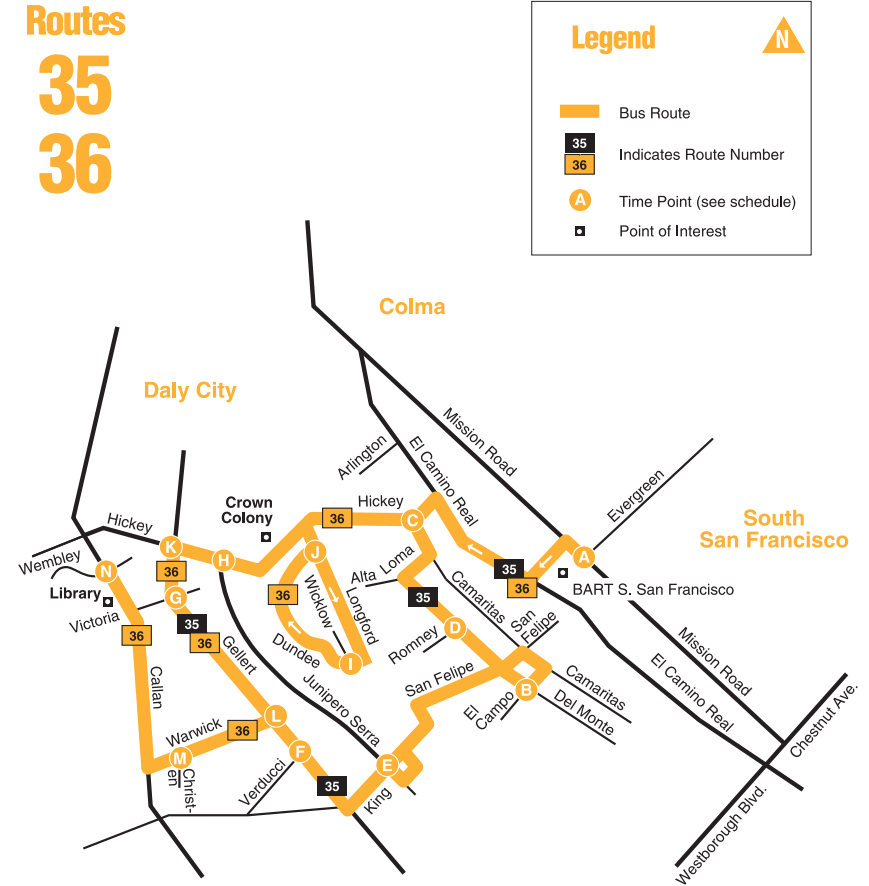

## Routes 35 36

### Legend

-  Bus Route
-  Indicates Route Number
-  Time Point (see schedule)
-  Point of Interest

## 36 Weekdays to Evergreen & Mission

## 35 Weekdays to Gellert & Victoria