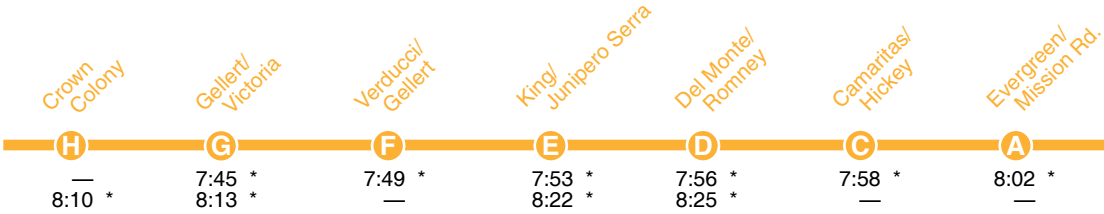

35 Weekdays to Del Monte & Romney