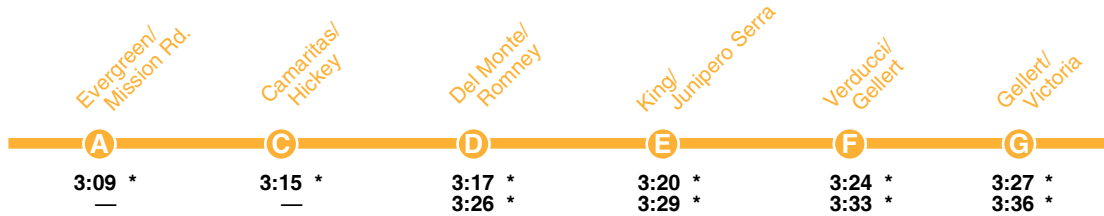

35 Weekdays to Gellert & Victoria