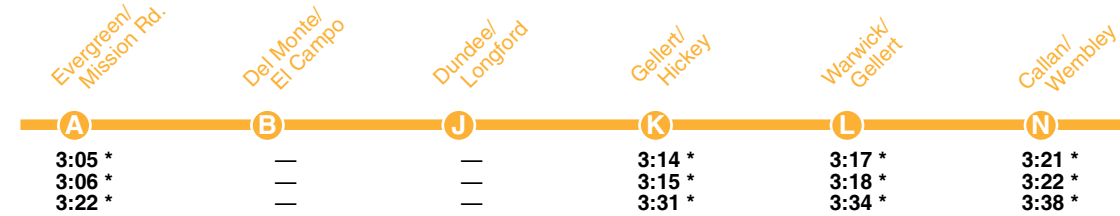

36 Weekdays to Callan & Wembley

AM - light type. **PM - dark type.**
Not all stops shown. Please call 1-800-660-4287 for other bus stops.
No Saturday, Sunday or Holiday service.
* School days only

AM - light type. **PM - dark type.**
Not all stops shown. Please call 1-800-660-4287 for other bus stops.
No Saturday, Sunday or Holiday service.
* School days only