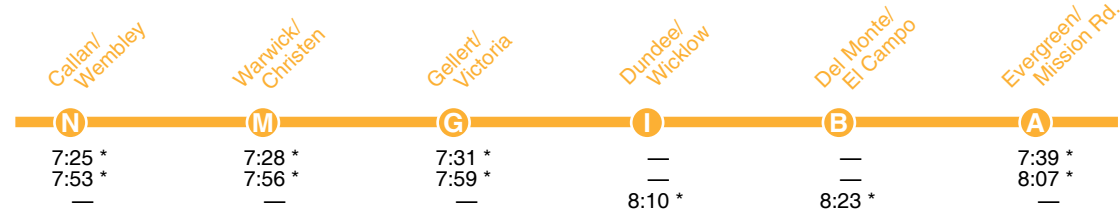

36 Weekdays to Evergreen & Mission