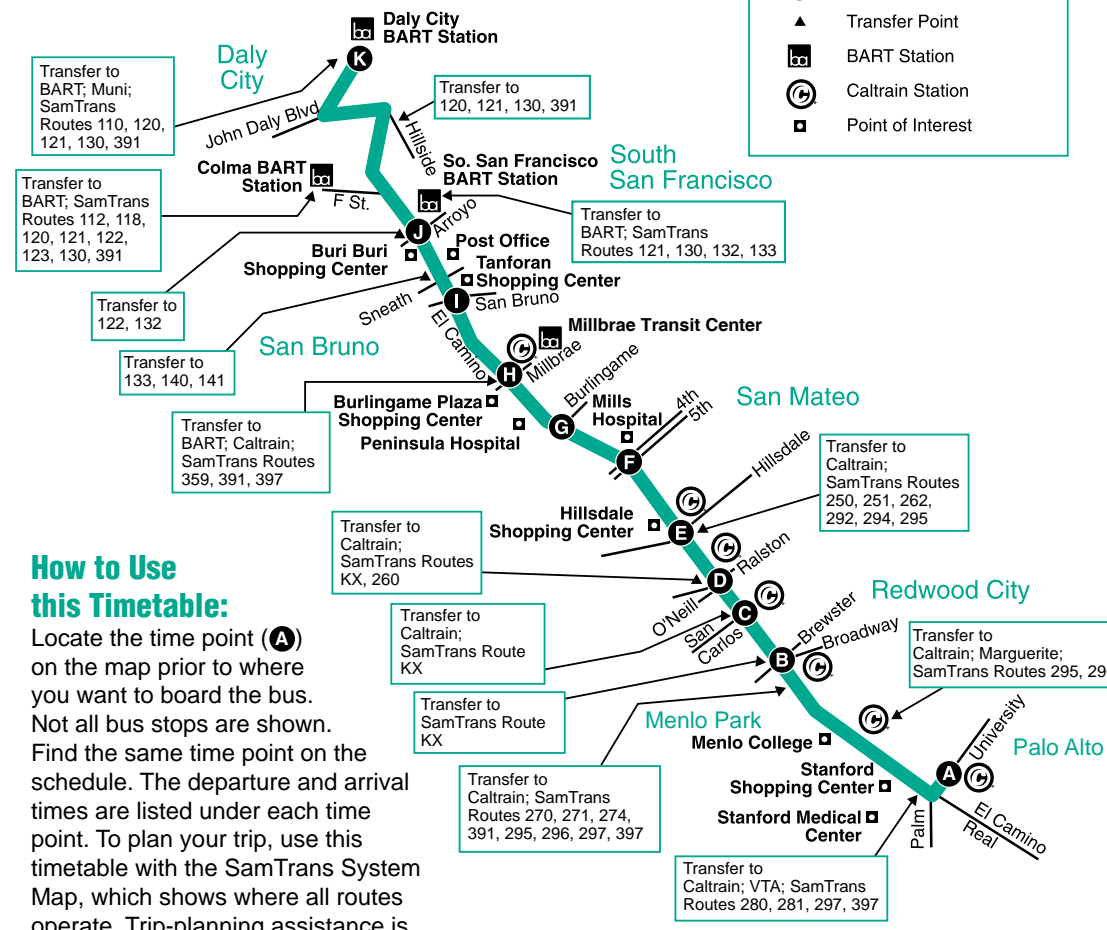

AM - light type. PM - bold type.
Not all stops shown. Please call 1-800-660-4287 for other bus stops.

Route 390

Sundays & Holidays to Daly City BART

A	B	C	D	E	F	G	H	I	J	K
5:51	6:09	6:14	6:18	6:25	6:33	6:39	6:50	7:01	7:09	7:21
6:31	6:49	6:54	6:58	7:05	7:12	7:19	7:30	7:41	7:49	8:01
7:11	7:29	7:35	7:39	7:45	7:52	7:59	8:10	8:21	8:29	8:42
7:49	8:08	8:14	8:18	8:24	8:32	8:39	8:50	9:03	9:12	9:25
8:28	8:47	8:53	8:57	9:04	9:12	9:19	9:30	9:43	9:52	10:06
9:08	9:27	9:33	9:37	9:44	9:52	9:59	10:10	10:23	10:31	10:45
9:42	10:03	10:10	10:14	10:21	10:30	10:38	10:50	11:04	11:12	11:27
10:22	10:43	10:50	10:55	11:02	11:11	11:18	11:30	11:45	11:53	12:07
11:03	11:24	11:31	11:35	11:42	11:51	11:58	12:10	12:25	12:33	12:47
11:37	11:59	12:06	12:10	12:18	12:29	12:37	12:50	1:06	1:16	1:31
12:17	12:39	12:46	12:51	12:59	1:09	1:17	1:30	1:46	1:56	2:11
12:59	1:20	1:27	1:32	1:40	1:50	1:59	2:10	2:24	2:34	2:49
1:39	2:00	2:07	2:12	2:20	2:31	2:39	2:50	3:04	3:14	3:29
2:16	2:39	2:46	2:51	2:59	3:10	3:18	3:30	3:45	3:55	4:10
2:58	3:21	3:28	3:32	3:40	3:50	3:58	4:10	4:25	4:35	4:50
3:38	4:00	4:07	4:11	4:19	4:29	4:37	4:50	5:04	5:14	5:28
4:14	4:36	4:44	4:49	4:57	5:08	5:17	5:30	5:44	5:54	6:09
4:56	5:18	5:26	5:31	5:39	5:50	5:59	6:10	6:24	6:34	6:49
6:09	6:30	6:37	6:41	6:48	6:57	7:04	7:15	7:29	7:38	7:51
7:10	7:31	7:38	7:42	7:48	7:57	8:04	8:15	8:27	8:36	8:49
8:13	8:33	8:40	8:44	8:50	8:58	9:04	9:15	9:27	9:35	9:48
9:14	9:34	9:40	9:44	9:50	9:58	10:04	10:15	10:27	10:35	10:48
10:10	10:30	10:36	10:40	10:46	10:54	11:00	11:11	11:23	11:31	11:44
11:20	11:38	11:44	11:47	11:53	12:00	12:06	12:15	12:25	12:33	12:45
12:21	12:39	12:44	12:47	12:53	1:00	1:06	1:15	1:25	1:33	1:45

AM - light type. PM - bold type.
Not all stops shown. Please call 1-800-660-4287 for other bus stops.

Sundays & Holidays to Palo Alto