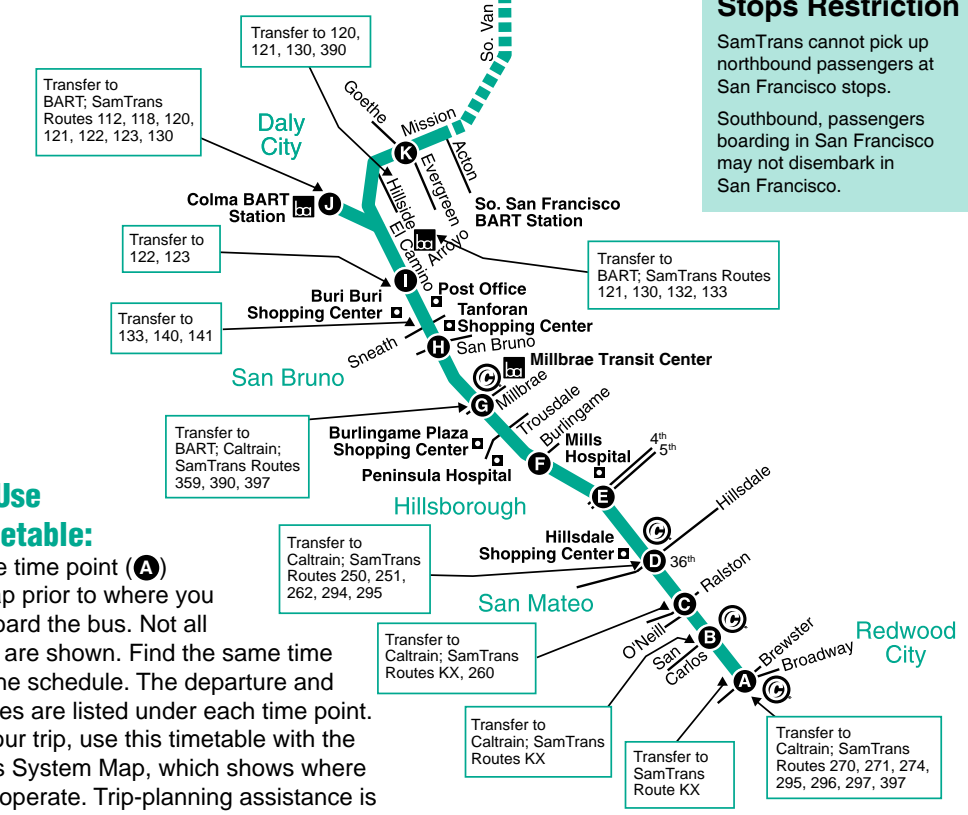

Legend

- Bus Route
- Limited Service
- Time Point (see schedule)
- Transfer Point
- BART Station
- Caltrain Station
- Point of Interest

How to Use this Timetable:

Locate the time point (A) on the map prior to where you want to board the bus. Not all bus stops are shown. Find the same time point on the schedule. The departure and arrival times are listed under each time point. To plan your trip, use this timetable with the SamTrans System Map, which shows where all routes operate. Trip-planning assistance is available by calling SamTrans.

Service between the Daly City BART Station and Palo Alto is available daily on SamTrans Route 390.