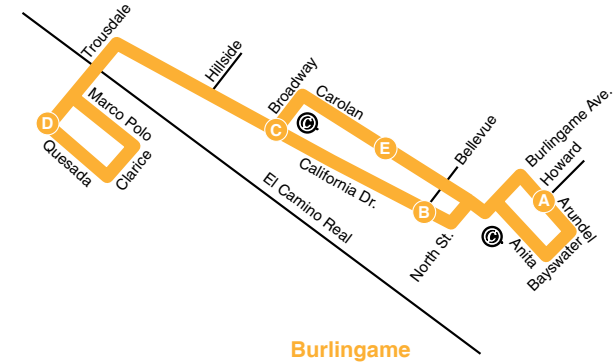

www.samtrans.com

Effective 2/1/10

Information
1-800-660-4287
www.samtrans.com

Route 46

Legend

- Bus Route
- Time Point (see schedule)
- Transfer Point
- Caltrain Station

How to Use this Timetable:

Locate the time point (A) on the map prior to where you want to board the bus. Not all bus stops are shown. Find the same time point on the schedule. The departure and arrival times are listed under each time point. To plan your trip, use this timetable with the SamTrans System Map, which shows where all routes operate. Trip-planning assistance is available by calling SamTrans.

Weekdays to Quesada & Trousdale

California/
Broadway

C

7:57 +
8:20 *

California/
Bellevue

B

8:02 +
8:25 *

Arundel/
Howard

A

8:04 +
8:27 *

1060
Carolan

E

8:10 +
8:33 *

Quesada/
Trousdale

D

8:17 +
8:40 *

Weekdays to Arundel & Howard

Quesada/
Trousdale

D

3:00 #

California
Broadway

C

3:07 #

California/
Bellevue