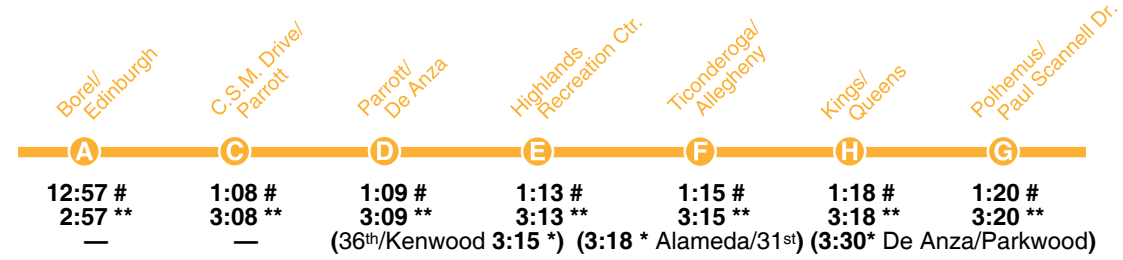

Weekdays to the Highlands

AM - light type. **PM - dark type.**
Not all stops shown. Please call 1-800-660-4287 for other bus stops.
No Saturday, Sunday or Holiday service.
* School days only.

AM - light type. **PM - dark type.**
Not all stops shown. Please call 1-800-660-4287 for other bus stops.
No Saturday, Sunday or Holiday service.
* School days only.
** School days only - Monday, Tuesday, Thursday and Friday.
# School days only - Wednesdays