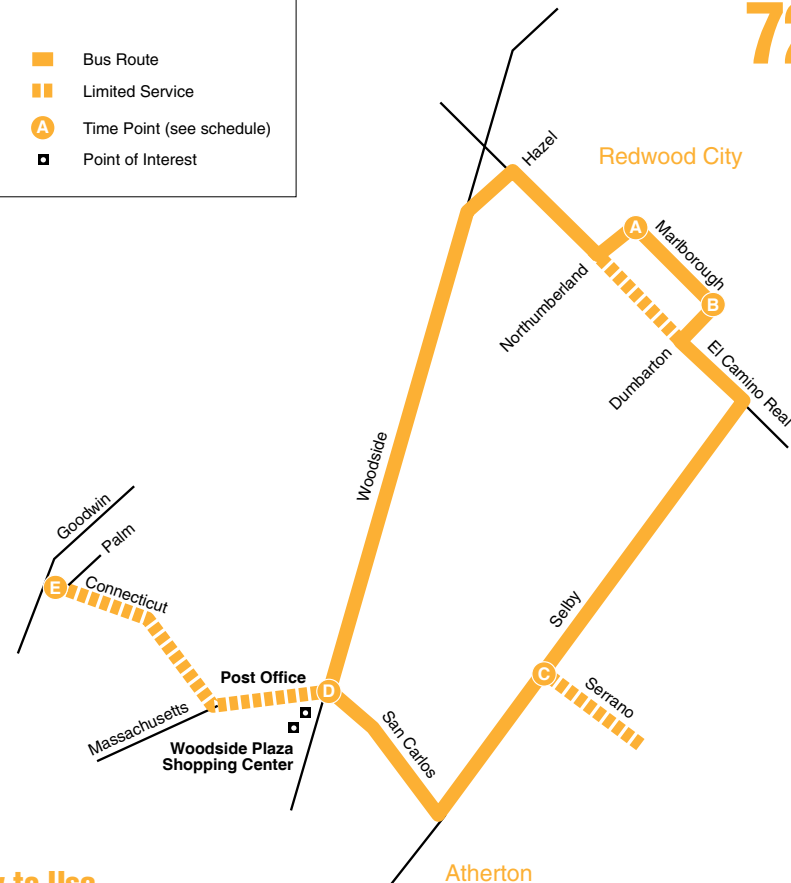

How to Use this Timetable:

Locate the time point (Ⓐ) on the map prior to where you want to board the bus. Not all bus stops are shown. Find the same time point on the schedule. The departure and arrival times are listed under each time point. To plan your trip, use this timetable with the SamTrans System Map, which shows where all routes operate. Trip-planning assistance is available by calling SamTrans.

Weekday Mornings

Northumberland/
Marlborough

Marlborough/
Dumbarton

Selby Lane/
Serrano

A

8:04 *

B

8:06 *

Selby Lane/
Serrano

San Carlos/
Woodside Rd.

Connecticut/
Palm

Northumberland/
Marlborough

Marlborough/
Dumbarton

C

1:45 *

2:41 *